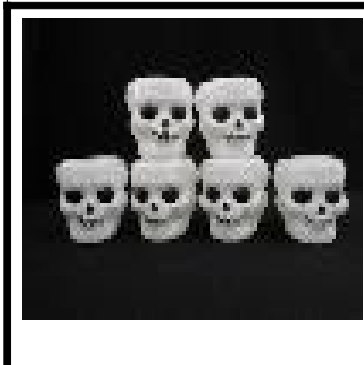

Skull Buckets – Small
(6)